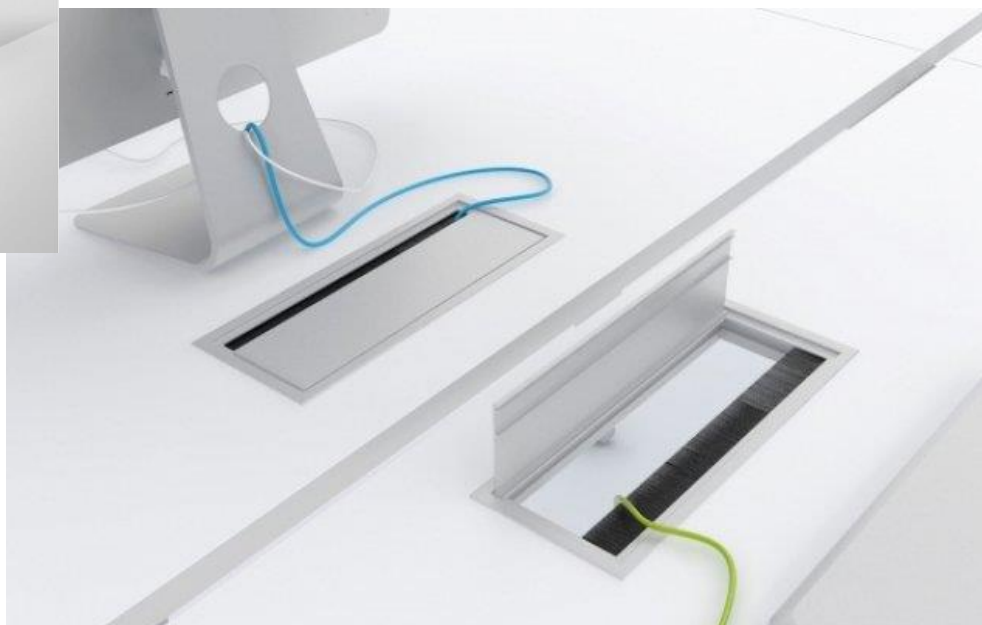

Passa cabos